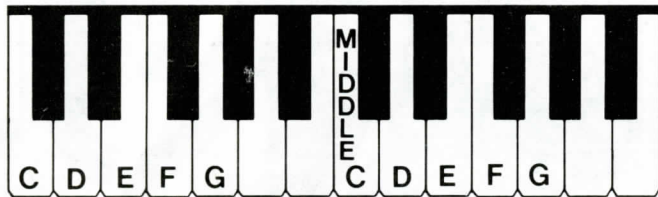

C Position

Musical notation for the C position exercise. The right hand (R.H.) starts on middle C (C4) and plays a sequence of notes: C, D, E, F, G, A, B, C. The left hand (L.H.) starts on the fifth line (C3) and plays a sequence of notes: C, D, E, F, G, A, B, C. The notation is on a grand staff with treble and bass clefs.

My Electric Car

Lively

Musical notation for the first part of the song 'My Electric Car'. It is in 4/4 time and starts with a forte (f) dynamic. The melody is on the treble clef, and the bass line is on the bass clef. The lyrics are:
 1. Purr - ing like a cat, my new car's real - ly fine.
 2. It's the ver - y lat - est mod - el in the store.

Musical notation for the second part of the song 'My Electric Car'. It is in 4/4 time and includes a triplet of eighth notes. The lyrics are:
 I am just so hap - py now that it is mine.
 Sil - ver grey with chrome hub caps and lots, lots more!
 Honk, honk!